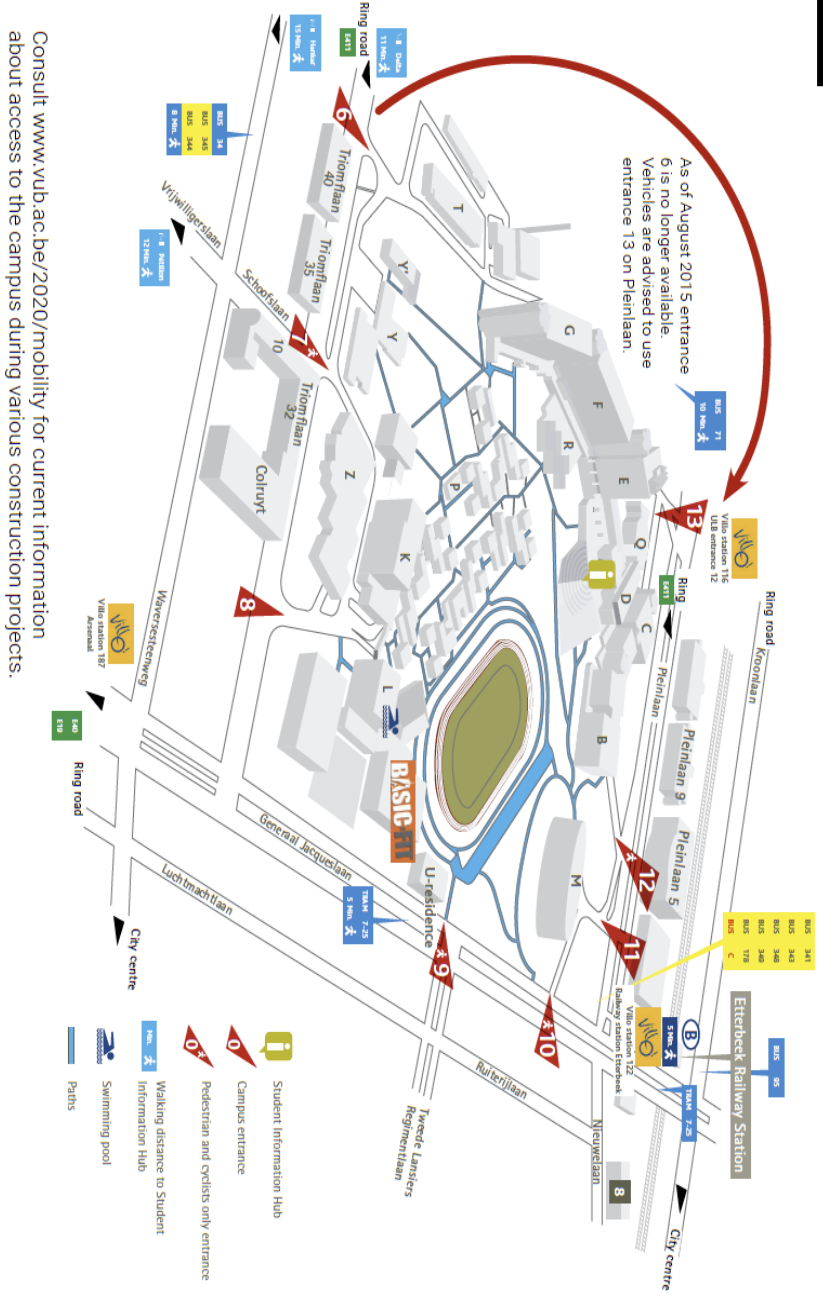

Intervenants/Sprekers :

Willy DEMEYER, François DE SMET, Hervé HASQUIN,
Caroline PAUWELS, Bart SOMERS, Kati VERSTREPEN

Modérateur/Moderator : Hind FRAIHI, Michel PRAET

11/05/2019 - 14 h/u

VUB- Aula Q

Avenue de la Plaine, 2 entrée 13 - 1050
Bruxelles

Pleinlaan, 2 ingang 13 - 1050 Brussel

Metro: Delta – Bus/Tram 71, 95, 7, 25

Gare/Station: Etterbeek

Inscription / Inschrijving : 20190511vub@gmail.com

Jusqu'au/tot : 05/05/2019 – Entrée Gratuite / Gratis Toegang

CAMPUS ETTERBEEK | LEGEND

Academic Language Centre (ACTO) / Applied Linguistics (ITVA)	Plenlaan 5
Accommodation Office	P
Arts and Philosophy	B/C
AULA 0	Triomflaan 40
Bicycle repair point	Triomflaan 40
Bookstore (course materials - vub.be)	B
Brussels Institute of Contemporary China Studies (BIOCS)	Plenlaan 5
Caterina	Triomflaan 32
CAW Brussels	Triomflaan 32
Center for Adult Education (CVAE language school)	E
Craxi Coxy Center	E
Cultural department	Waversesteenvoeg 1077
Economic and Social Sciences	Plenlaan 5
Engineering and Society Business School	B/C
Erasmus	VZ
Erasmus Institute for European Studies (IES)	Plenlaan 5
International Relations and Mobility Office	Plenlaan 5
IT&S	Plenlaan 5
Keel Van Maet building	Plenlaan 5
Law and Criminology	B/C
Library	B/C
Physical Education and Physiotherapy	B/C
Psychology and Education Sciences/BIC	R
Rectorate	M
Restaurant	R
Sciences and Bio-engineering Sciences	E/F/G
Security	F
Sierp-Dienna	Corr Schooflaan/Waversesteenvoeg
Social Service for Students	P
Sport Service & sports accommodations	L
Student Administration Center	Plenlaan 9
Student Guidance Centre	F
Student Information Hub	D
Student Residence Nieuwelaan	8
Student Residence Schooflaan and Triomflaan	10
University Group	Schooflaan 8
Practice	U
U-residence	Plenlaan 5
Vesalius College	B
VUB Career Center	B